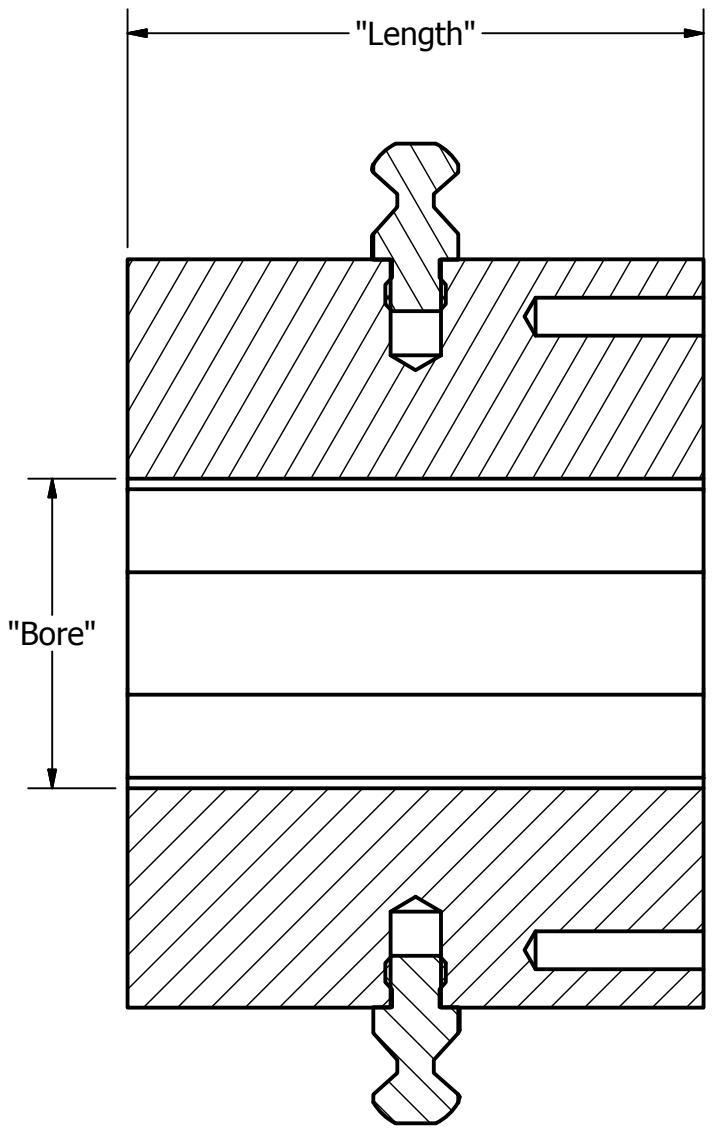

99S SERIES DIE PARTS (AI-101316)			
ITEM	PART NUMBER	DESCRIPTION	QTY
1	VARIABLES WITH THE DIE SIZE	8 PC DIE FINGER SET	8
2	101582	DIE LOCK PIN	8

SECTION F-F  
SCALE 1