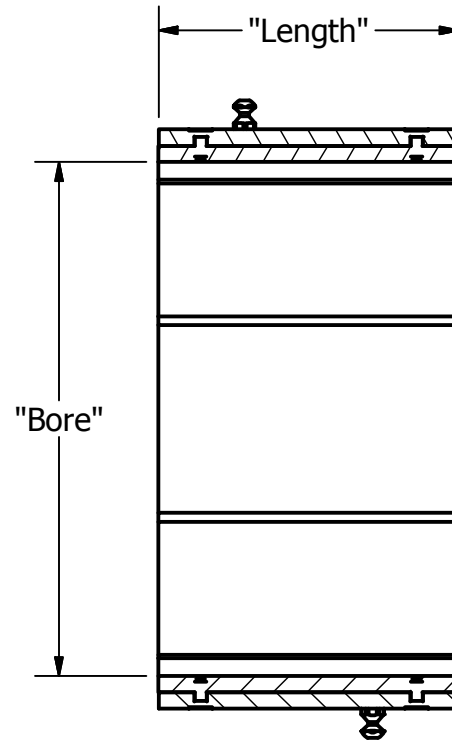

2300B SERIES DIE PARTS (AI-102820)

ITEM	PART NUMBER	DESCRIPTION	QTY
1	102820T	2-Piece Scalloped Die - Top	8
2	101582	DIE LOCK PIN	16
3	91253A539	1/4-20 x 5/8 CSSHCS	16
4	VARIABLES WITH THE DIE SIZE	2-PIECE SCALLOPED DIE FINGER - BOTTOM	8

SECTION A-A  
SCALE 1 / 4