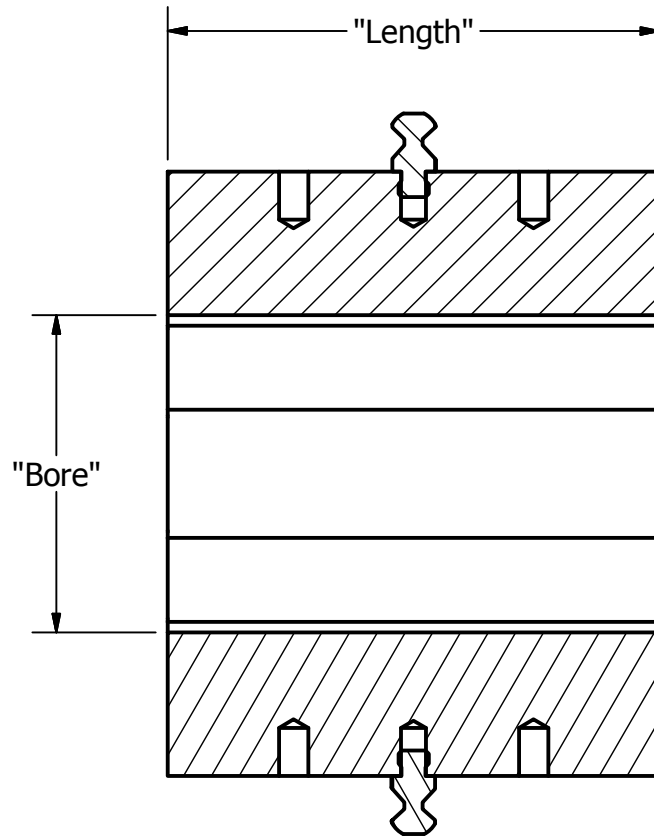

160S SERIES DIE PARTS (AI-103900-650)			
ITEM	PART NUMBER	DESCRIPTION	QTY
1	VARIES WITH THE DIE SIZE	8 PC DIE FINGER SET	8
2	101582	DIE LOCK PIN	8

SECTION A-A
SCALE 1 / 2