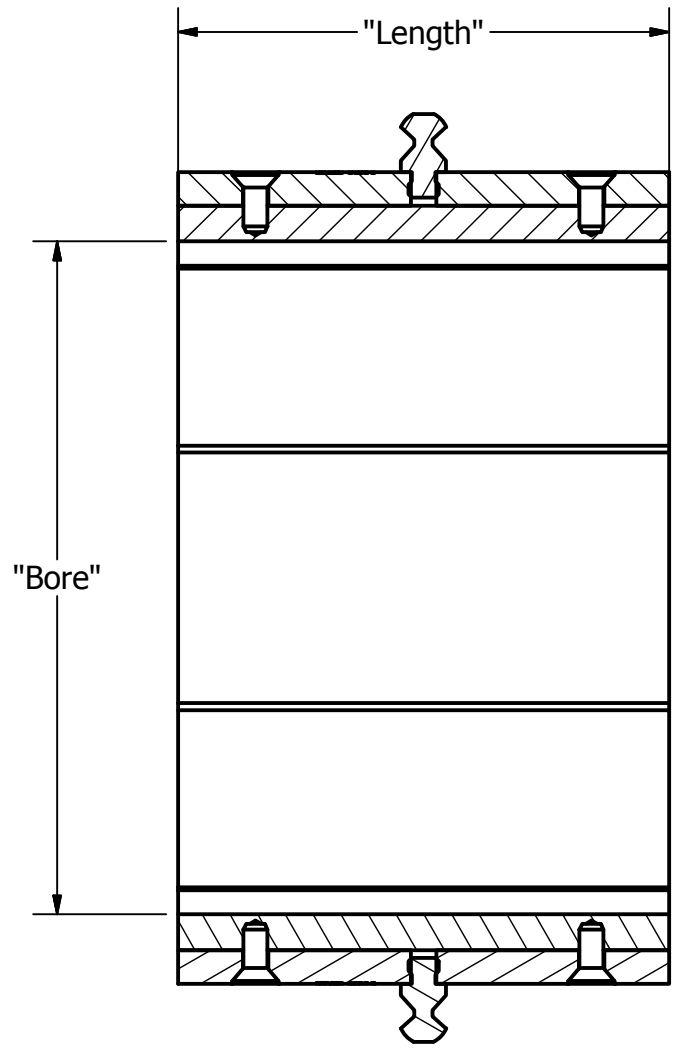

1600B SERIES DIE PARTS (AI-103945)

ITEM	PART NUMBER	DESCRIPTION	QTY
1	VARIABLES WITH THE DIE SIZE	BOTTOM SCALLOPED DIE SET	8
2	103946	TOP SCALLOPED DIE SET	8
3	91253A539	Hexagon Socket Flat Countersunk Head Cap Screw	16
4	101582	DIE LOCK PIN	8

SECTION A-A
SCALE 1 / 2