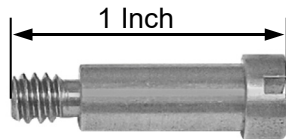

CUSTOM CRIMP™

Innovating SMART Hose Assembly Solutions Since 1979

Die Screws / Die Lock Studs

D200 Die Screw
P/N: D200-SCREW

Double Angle Die Screw
P/N: D200DA-SCREW

D100 Die Screw
P/N: D100-SCREW

84S/99S/145S*/160S/230S Die Lock Stud
P/N: 101582

99P Die Lock Stud
P/N: 101641

130S/145S* Die Lock Stud
P/N: 101403

330S/330OB Die Lock Stud
P/N: 101582-G

330S/330OB Die Lock Stud
P/N: 104927

Wide Body Die Screw
P/N: EN00-061

*145S Dies come with different die screws depending on the application. Please contact Custom Crimp® Sales.